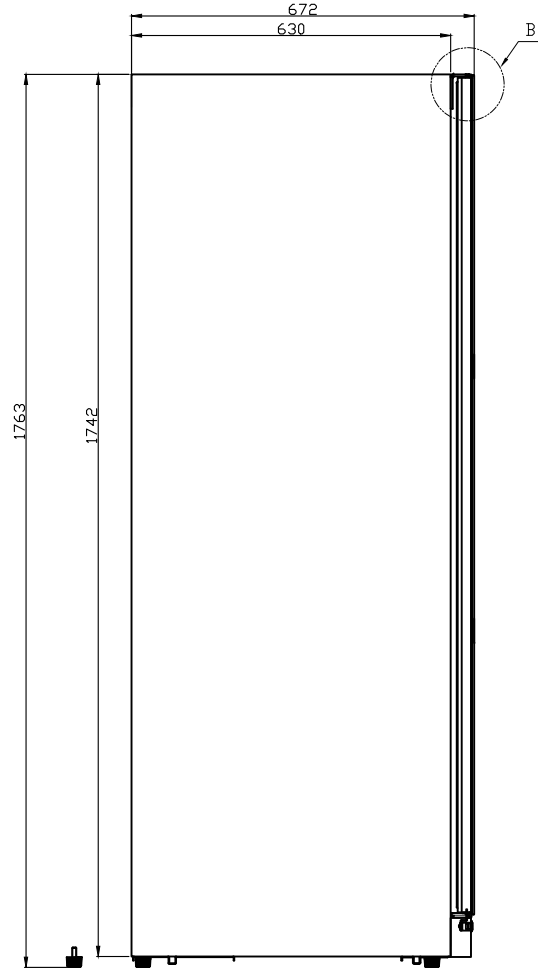

MODEL: CONCERTO JG166A-R

3:1

Total 151 bottles

half wood shelf

full Wood shelf

A
4:1

B
3:1

Door top

glass

Door bottom