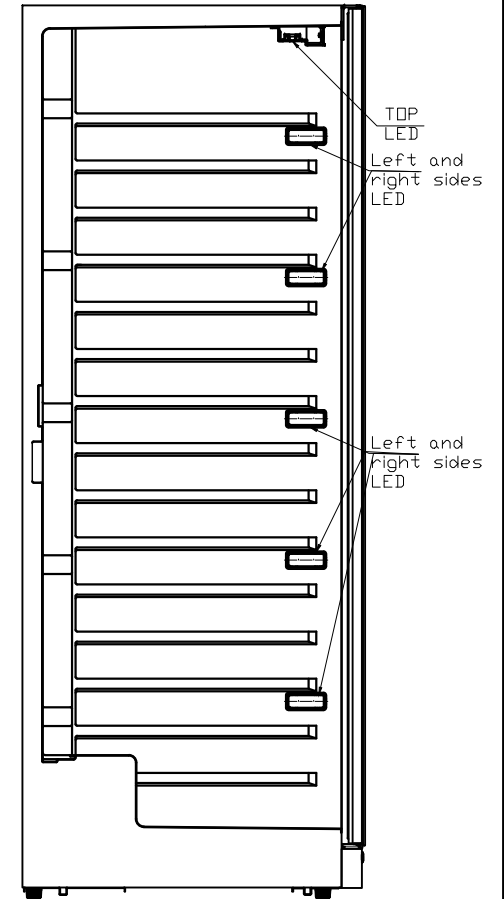

MODEL: CONCERTO JG166A-R

3:1

Total 151 bottles

half wood shelf

full Wood shelf

A
4:1

B
3:1

Door top

glass

Door bottom