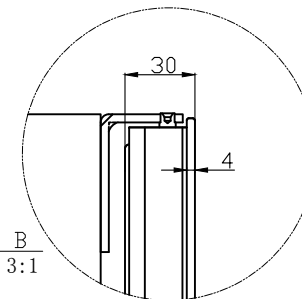

MODEL: CONCERTO JG166A-R

3:1

Total 151 bottles

half wood shelf

full Wood shelf

A
4:1

B
3:1

Door top

glass

Door bottom