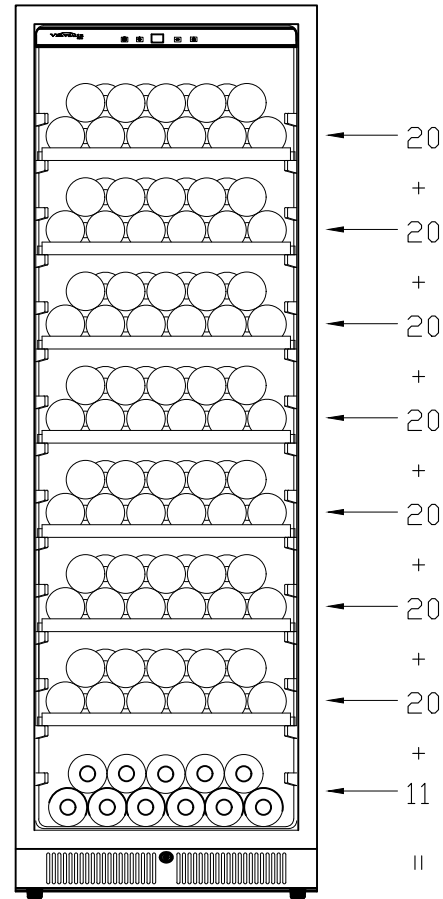

MODEL: CONCERTO JG166A-R

3:1

Total 151 bottles

half wood shelf

full Wood shelf

A
4:1

B
3:1

Door top

glass

Door bottom