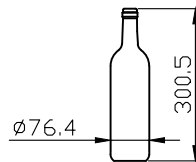

MODEL: CONCERTO JG166A-R

3:1

Total 151 bottles

half wood shelf

full Wood shelf

A
4:1

B
3:1

Door top

glass

Door bottom