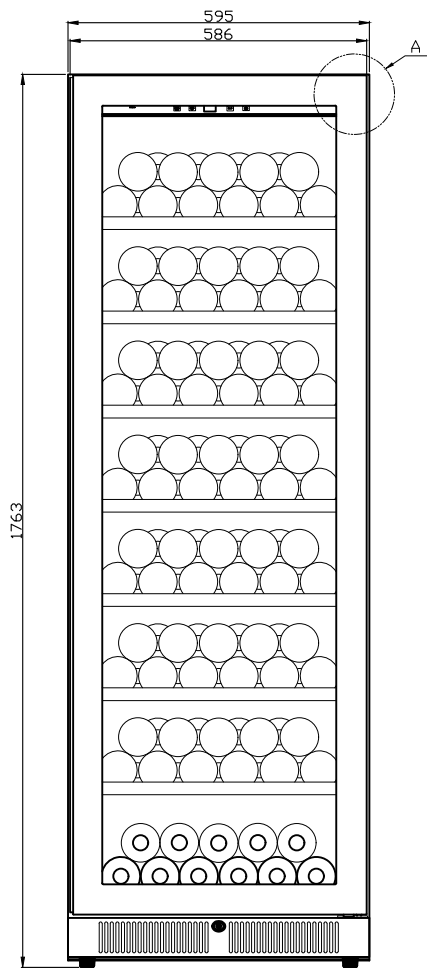

MODEL: CONCERTO JG166A-R

3:1

Total 151 bottles

half wood shelf

full Wood shelf

A
4:1

B
3:1

Door top

glass

Door bottom