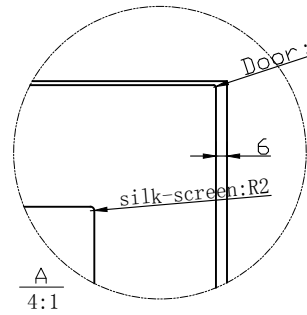

MODEL: CONCERTO JG166A-R

3:1

Total 151 bottles

half wood shelf

full Wood shelf

A
4:1

B
3:1

Door top

glass

Door bottom