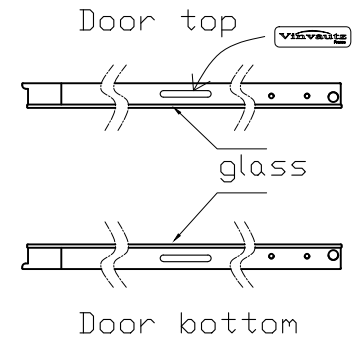

MODEL: CONCERTO JG166A-R

3:1

Total 151 bottles

half wood shelf

full Wood shelf

A
4:1

B
3:1

Door top

glass

Door bottom