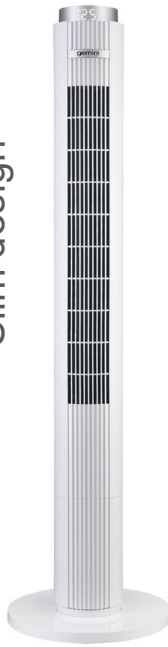

Slim design

Full LED display
Touch Control Panel

WiFi function

70°
oscillation

IONIC MULTI-FUNCTIONAL WIFI TOWER FAN 多功能負離子WIFI直立風扇- GTFW46WH

- Power: 45W
- 3 Speed selections: (Low/Medium/High)
- 4 Modes: (Normal, Natural, Sleep & Child)
- 12 hours timer setting
- Full LED display
- With 70 ° oscillation and remote control
- With cable hook to store power cord
- With ionizer feature
- WiFi function
- Easy to disassemble and wash the windwheel and back cover
- Product dimension (mm):
1170 (H) x 315 (W) x 315 (D)
- 功率：45瓦
- 3檔風速選擇：低/中/高
- 4種模式（正常風、自然風、睡眠風和兒童模式）
- 12個小時定時功能
- 全屏顯示幕
- 帶70°搖擺功能，配遙控器
- 電源線掛鉤，方便掛電源線
- 負離子淨化空氣功能
- 備有WiFi功能
- 易拆式：後殼和風輪可完全拆除，方便清潔
- 產品尺寸(毫米):
1170 (高) x 315 (闊) x 315(深)