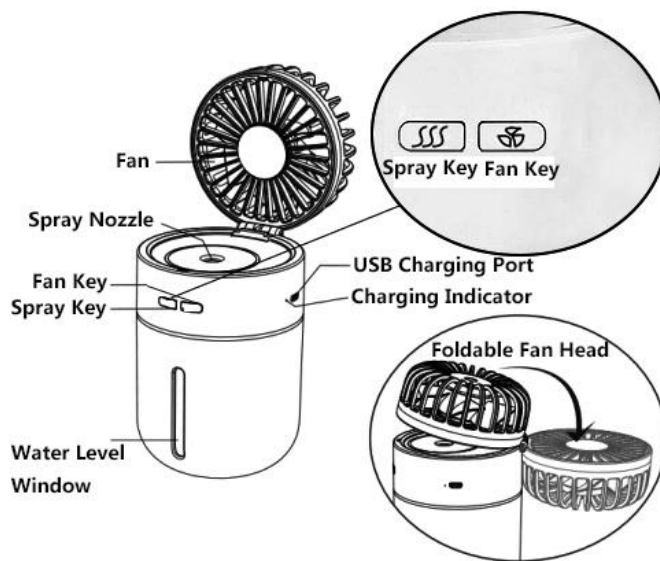

Product specification

Model: GHF2P

Working Voltage: DC5V/1.5A

Power: 8W

Battery capacity: 2000mA Li-battery

Tank maximum capacity: 350mL

Continuous spray Volume: 35 mL/ H

Continuous spray mode time: after full charged: about 8 hours

Intermittent spray mode time: after full charge: about 16 hours

Product size: 90W*157H*94D mm

Accessories

- 1.USB charging wire*1
- 2.A cotton stick*1

Guide to use

Note: Please fold the fan head to desired angle when start operation. Close down the fan head to switch off all functions when not in use. Please add water before using this product. In case of water shortage, it is forbidden to use the humidification function, otherwise the inner atomizing sheet will be burnt out, the product will be damaged and cannot be used normally.

Remarks: Product images are for reference only, the actual product shall prevail.

Spray function: