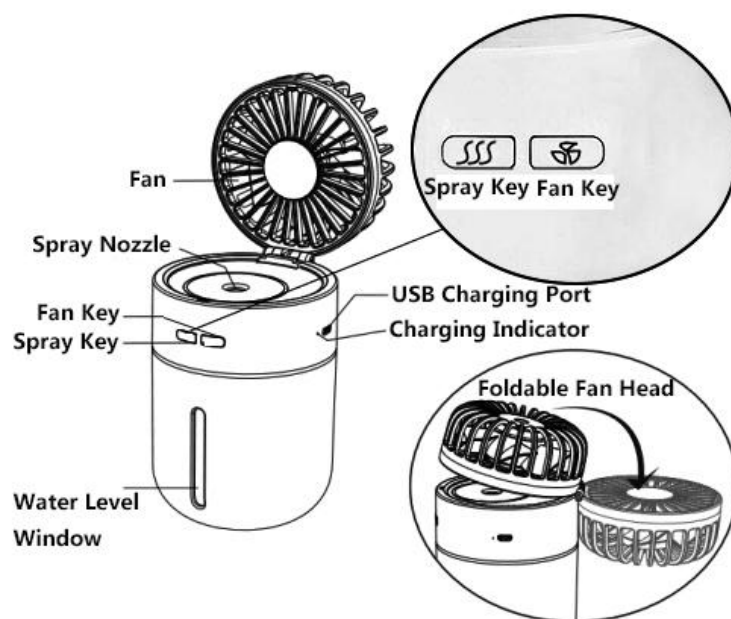

fully absorb water, then the spray function can work, otherwise the atomizing sheet is easy to be damaged.

17. The fan cover of this product is closed and has the function of automatic power-off.

18. In case of insufficient power, plug in the adaptor : 5V / 1.5A (this adaptor is not included), and use the attached USB charging cable for charging. The fan, the spray and the LED lighting functions can be used.

19. When not in use spray mode for a long time, there may have few drops of water spray out through the spray nozzle, it is a normal phenomenon and use normally.

20. The longer the battery is used or placed, the shorter the battery discharge time will be shortened.

Warning

- This product is not for children under 8 years of age as toys, please follow the instructions carefully.
- When charging the product, please use the provided USB cable to charge.
- Products are prohibited from being used in water or fire. If abnormal conditions occur, please stop using immediately.

The structure of the product

Remarks: Product images are for reference only the actual product shall prevail.