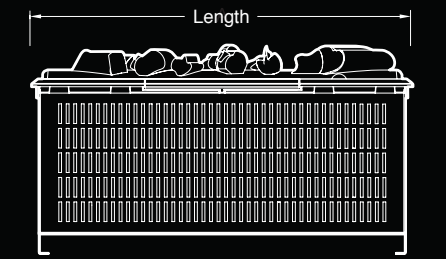

Product Dimension (mm)

| Model | Length |
|----------|--------|
| CAS400NH | 405 mm |
| CAS600NH | 564 mm |

CAS600NH

- Large width Opti-myst® cassette
- Realistic Opti-myst® flame and smoke effect
- Fully variable flame and smoke intensity control
- Remote control
- Quick-fit IEC (kettle) connection
- No heat
- Power consumption : 180W