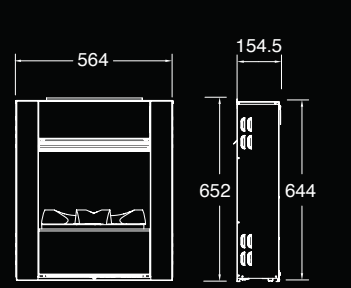

WALL ENGINE