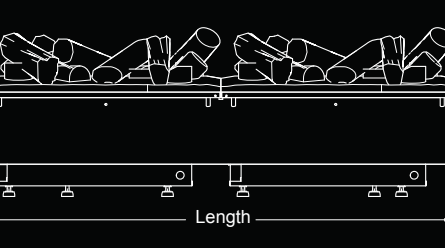

Product Dimension (mm)

| Model | Length |
|----------|--------|
| CAS400NH | 405 mm |
| CAS600NH | 564 mm |

CAS600NH

- Large width Opti-myst® cassette
- Realistic Opti-myst® flame and smoke effect
- Fully variable flame and smoke intensity control
- Remote control
- Quick-fit IEC (kettle) connection
- No heat
- Power consumption : 180W

Product Dimension (mm)

| Model | Length |
|---------|---------|
| CAS500 | 508 mm |
| CAS1000 | 1017 mm |