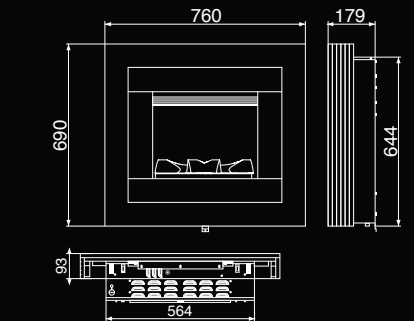

REDWAY

- Surround of Wall Engine

- Medium width Opti-myst® cassette
- As used in Dimplex Westbrook and Oakhurst
- Realistic Opti-myst® flame and smoke effect
- Fully variable flame and smoke intensity control
- Remote control
- Quick-fit IEC (kettle) connection
- No heat
- Power consumption : 180W

Product Dimension (mm)