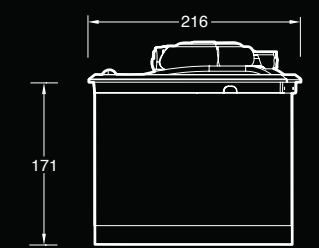

Product Dimension (mm)

| Model | Length |
|----------|--------|
| CAS400NH | 405 mm |
| CAS600NH | 564 mm |

CAS600NH

- Large width Opti-myst® cassette
- Realistic Opti-myst® flame and smoke effect
- Fully variable flame and smoke intensity control
- Remote control
- Quick-fit IEC (kettle) connection
- No heat
- Power consumption : 180W

Product Dimension (mm)

| Model | Length |
|---------|---------|
| CAS500 | 508 mm |
| CAS1000 | 1017 mm |