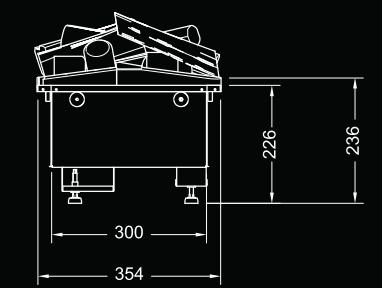

CAS1000

- Realistic Opti-myst® flame and smoke effect
- Can be plumbed to water supply or bottled fed
- Can be connected in series to other 500 or 1000 cassettes
- Fully variable flame and smoke effect
- Adjustable sound
- LED glowing log bed
- Remote control
- No heat
- Power consumption : 480W

Product Dimension (mm)