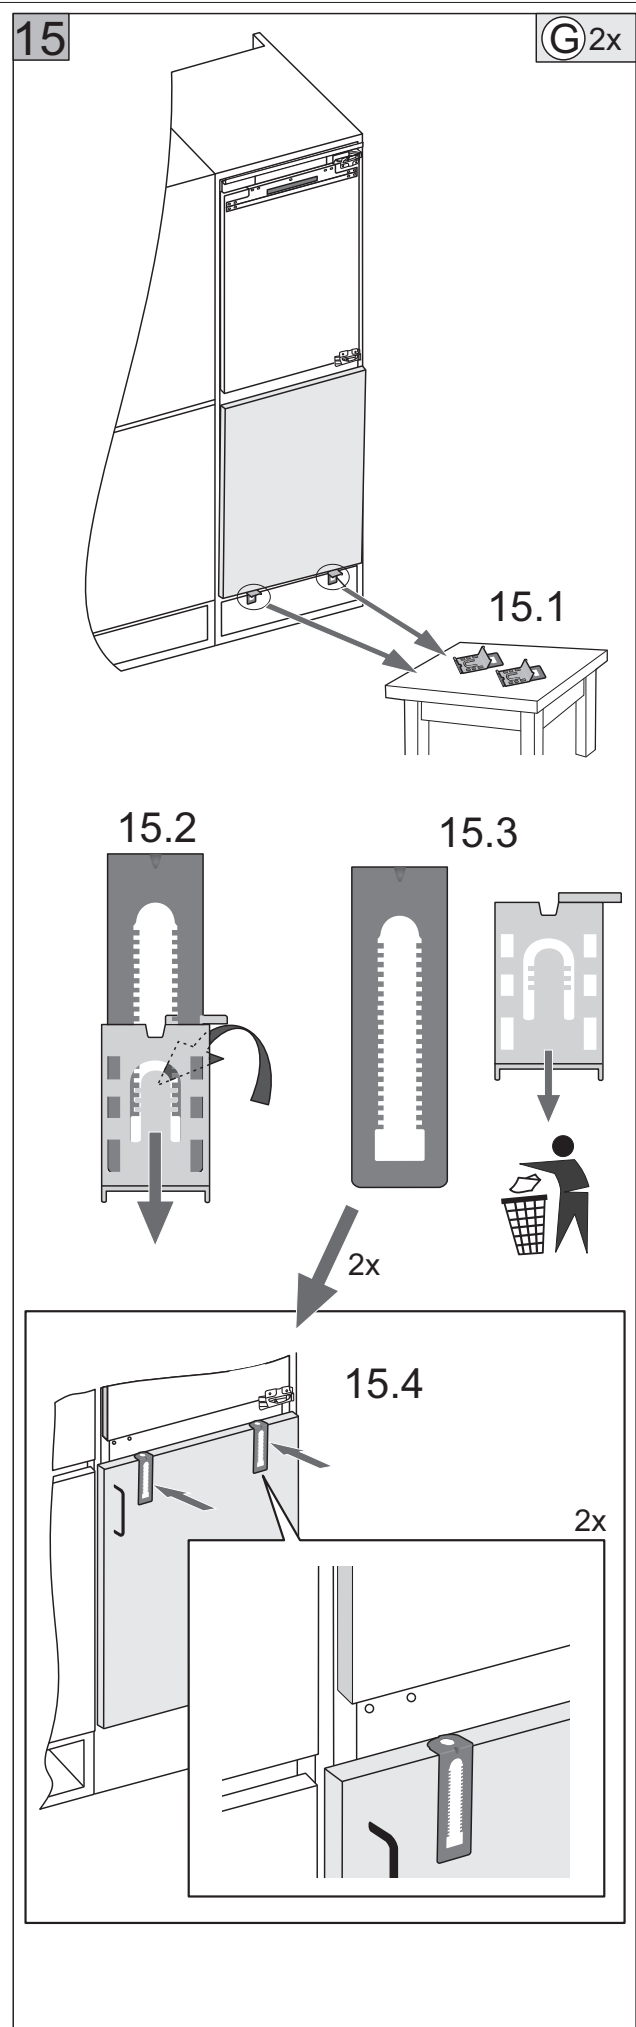

A (mm)	B (mm)	C (mm)
540	1772	1780
555	1772	1780

Parts list for hardware:

- (A) Screws: 10x
- (B) Screws: 19x
- (C) Screws: 4x
- (D) Plates: 2x
- (E) Plates: 2x
- (F) Tray: 1x
- (G) Tray: 2x
- (H) Tray: 4x
- (I) Tray: 4x
- (J) Panel: 1x
- (K) Panel: 1x
- (L) Panel: 1x
- (M) Panel: 3x
- (N) Panel: 1x
- (O) Panel: 1x
- (P) Panel: 2x
- (Q) Panel: 2x
- (R) Panel: 2x
- (S) Panel: 1x
- (T) Panel: 2x
- (U) Panel: 1x
- (V) Panel: 1x

16

17

18

(B) 4x

2x

(B) 4x

2x

19