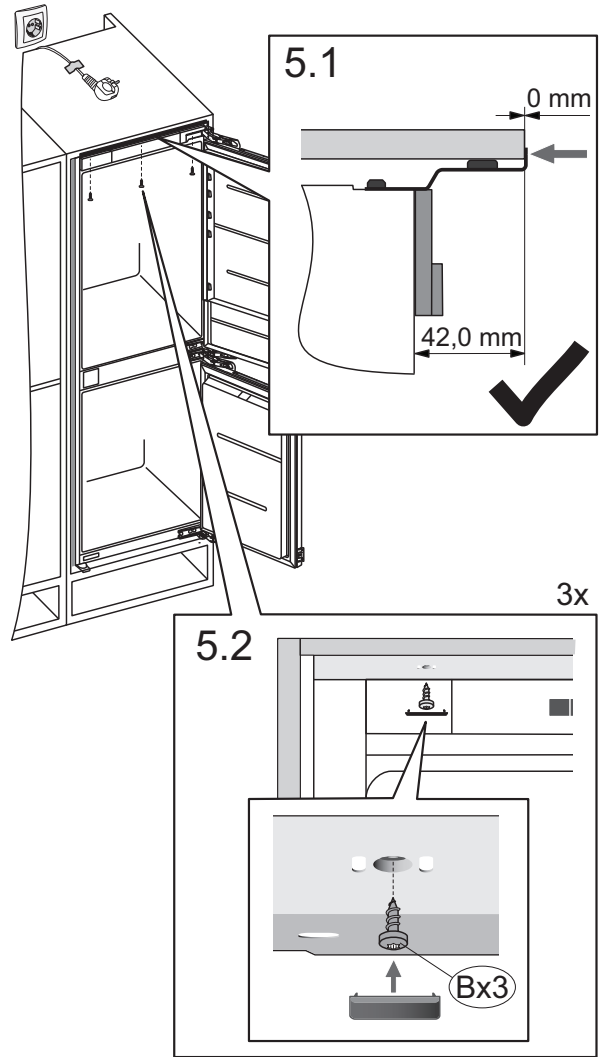

4

A 9x

4.3

4.4

5

B 3x

M 3x

6

G 2x