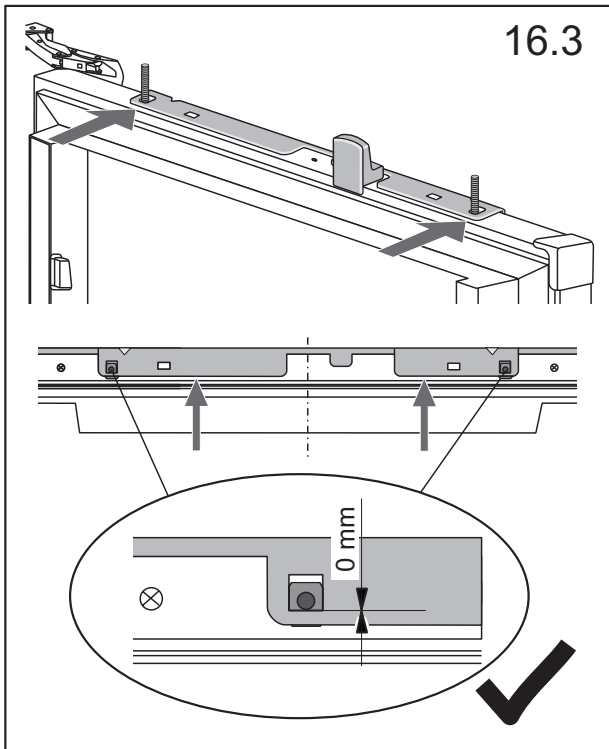

A (mm)	B (mm)	C (mm)
540	1772	1780
555	1772	1780

Parts list for hardware:

- (A) Screws: 10x
- (B) Screws: 19x
- (C) Screws: 4x
- (D) Plates: 2x
- (E) Plates: 2x
- (F) Tray: 1x
- (G) Tray: 2x
- (H) Tray: 4x
- (I) Tray: 4x
- (J) Panel: 1x
- (K) Panel: 1x
- (L) Panel: 1x
- (M) Panel: 3x
- (N) Panel: 1x
- (O) Panel: 1x
- (P) Panel: 2x
- (Q) Panel: 2x
- (R) Panel: 2x
- (S) Panel: 1x
- (T) Panel: 2x
- (U) Panel: 1x
- (V) Panel: 1x

16

17

18

(B) 4x

2x

(B) 4x

2x

19