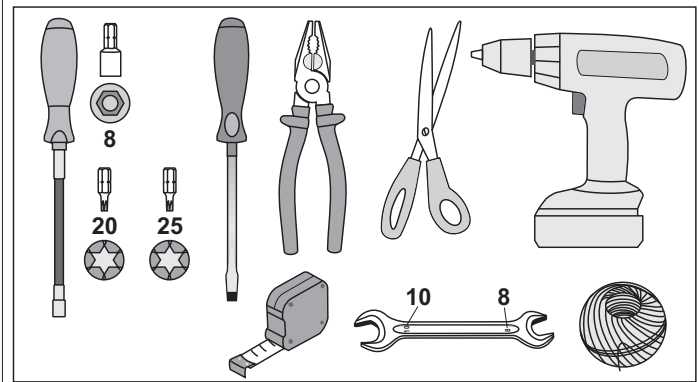

A (mm)	B (mm)	C (mm)
540	1772	1780
555	1772	1780

Parts list for hardware:

- (A) Screws: 10x
- (B) Screws: 19x
- (C) Screws: 4x
- (D) Plates: 2x
- (E) Plates: 2x
- (F) Tray: 1x
- (G) Tray: 2x
- (H) Tray: 4x
- (I) Tray: 4x
- (J) Panel: 1x
- (K) Panel: 1x
- (L) Panel: 1x
- (M) Panel: 3x
- (N) Panel: 1x
- (O) Panel: 1x
- (P) Panel: 2x
- (Q) Panel: 2x
- (R) Panel: 2x
- (S) Panel: 1x
- (T) Panel: 2x
- (U) Panel: 1x
- (V) Panel: 1x