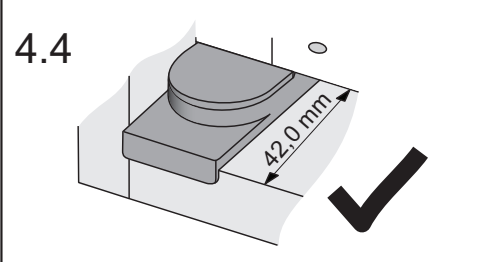

A (mm)	B (mm)	C (mm)
540	1772	1780
555	1772	1780

Parts list for hardware:

- (A) Screws: 10x
- (B) Screws: 19x
- (C) Screws: 4x
- (D) Plates: 2x
- (E) Plates: 2x
- (F) Tray: 1x
- (G) Tray: 2x
- (H) Tray: 4x
- (I) Tray: 4x
- (J) Panel: 1x
- (K) Panel: 1x
- (L) Panel: 1x
- (M) Panel: 3x
- (N) Panel: 1x
- (O) Panel: 1x
- (P) Panel: 2x
- (Q) Panel: 2x
- (R) Panel: 2x
- (S) Panel: 1x
- (T) Panel: 2x
- (U) Panel: 1x
- (V) Panel: 1x

b

K 1x L 1x Q 2x

4

A 9x

4.3

4.4

5

B 3x