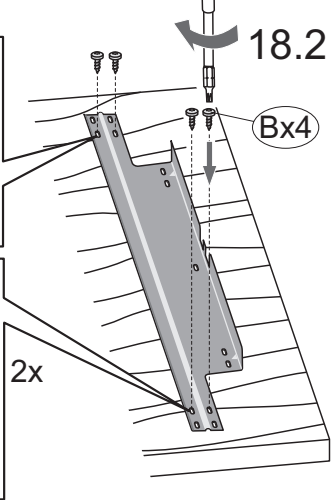

A (mm)	B (mm)	C (mm)
540	1772	1780
555	1772	1780

Parts list for hardware:

- (A) Screws: 10x
- (B) Screws: 19x
- (C) Screws: 4x
- (D) Plates: 2x
- (E) Plates: 2x
- (F) Tray: 1x
- (G) Tray: 2x
- (H) Tray: 4x
- (I) Tray: 4x
- (J) Panel: 1x
- (K) Panel: 1x
- (L) Panel: 1x
- (M) Panel: 3x
- (N) Panel: 1x
- (O) Panel: 1x
- (P) Panel: 2x
- (Q) Panel: 2x
- (R) Panel: 2x
- (S) Panel: 1x
- (T) Panel: 2x
- (U) Panel: 1x
- (V) Panel: 1x

16

17

18

(B) 4x

2x

(B) 4x

2x

19

(T) 1x

20

2x

21

(S) 1x

2x

25

I 4x