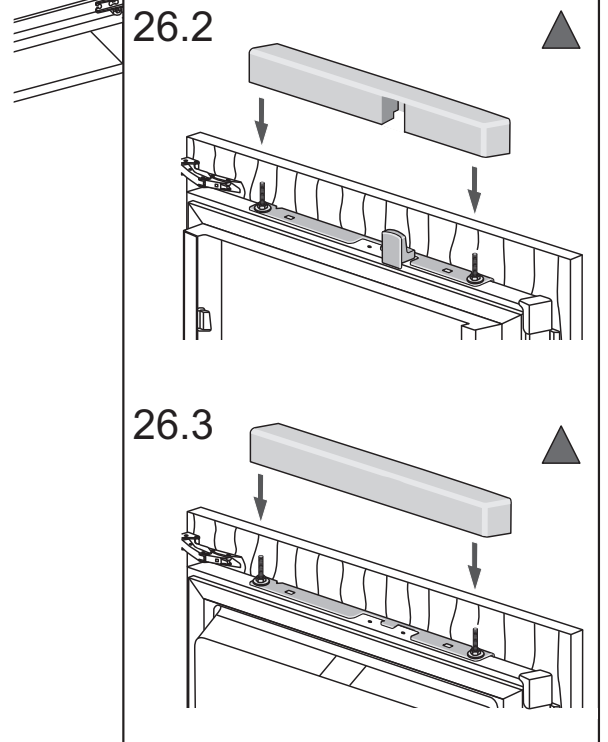

4x

26

▲ U 1x V 1x

27