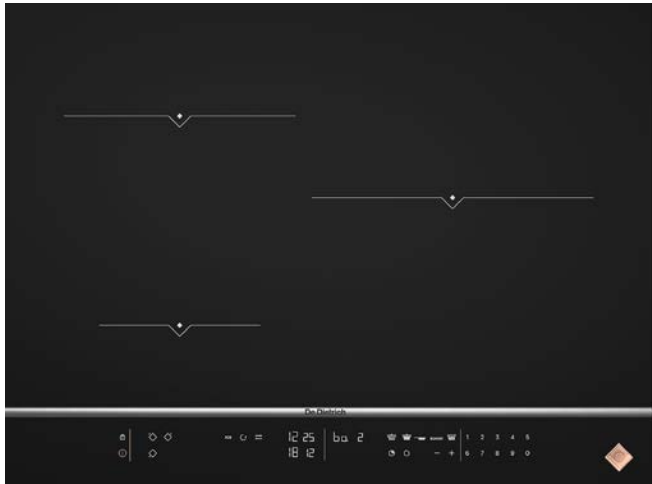

65CM 3 Zone INDUCTION HOB DPI7572X

- Intelligent touch control
- 3 independent zones
 - Left Front: 16cm / 2400W
 - Left Rear: 23cm / 3700W
 - Right Center: 28cm / 4000W
 - Total Power: 7400W
- Total hob powerDirect access to Boost
- 3 boosters
- 3 x 99 minutes independent timer
- 20 power levels per zone
- Dedicated locking touch for cleaning function
- 10 safety features
- Cable Length: 130cm
- Made in France
- Dimensions WxDxH(mm)
 - Product: 650 x 515 x 68
 - Cutout : 560 x 490